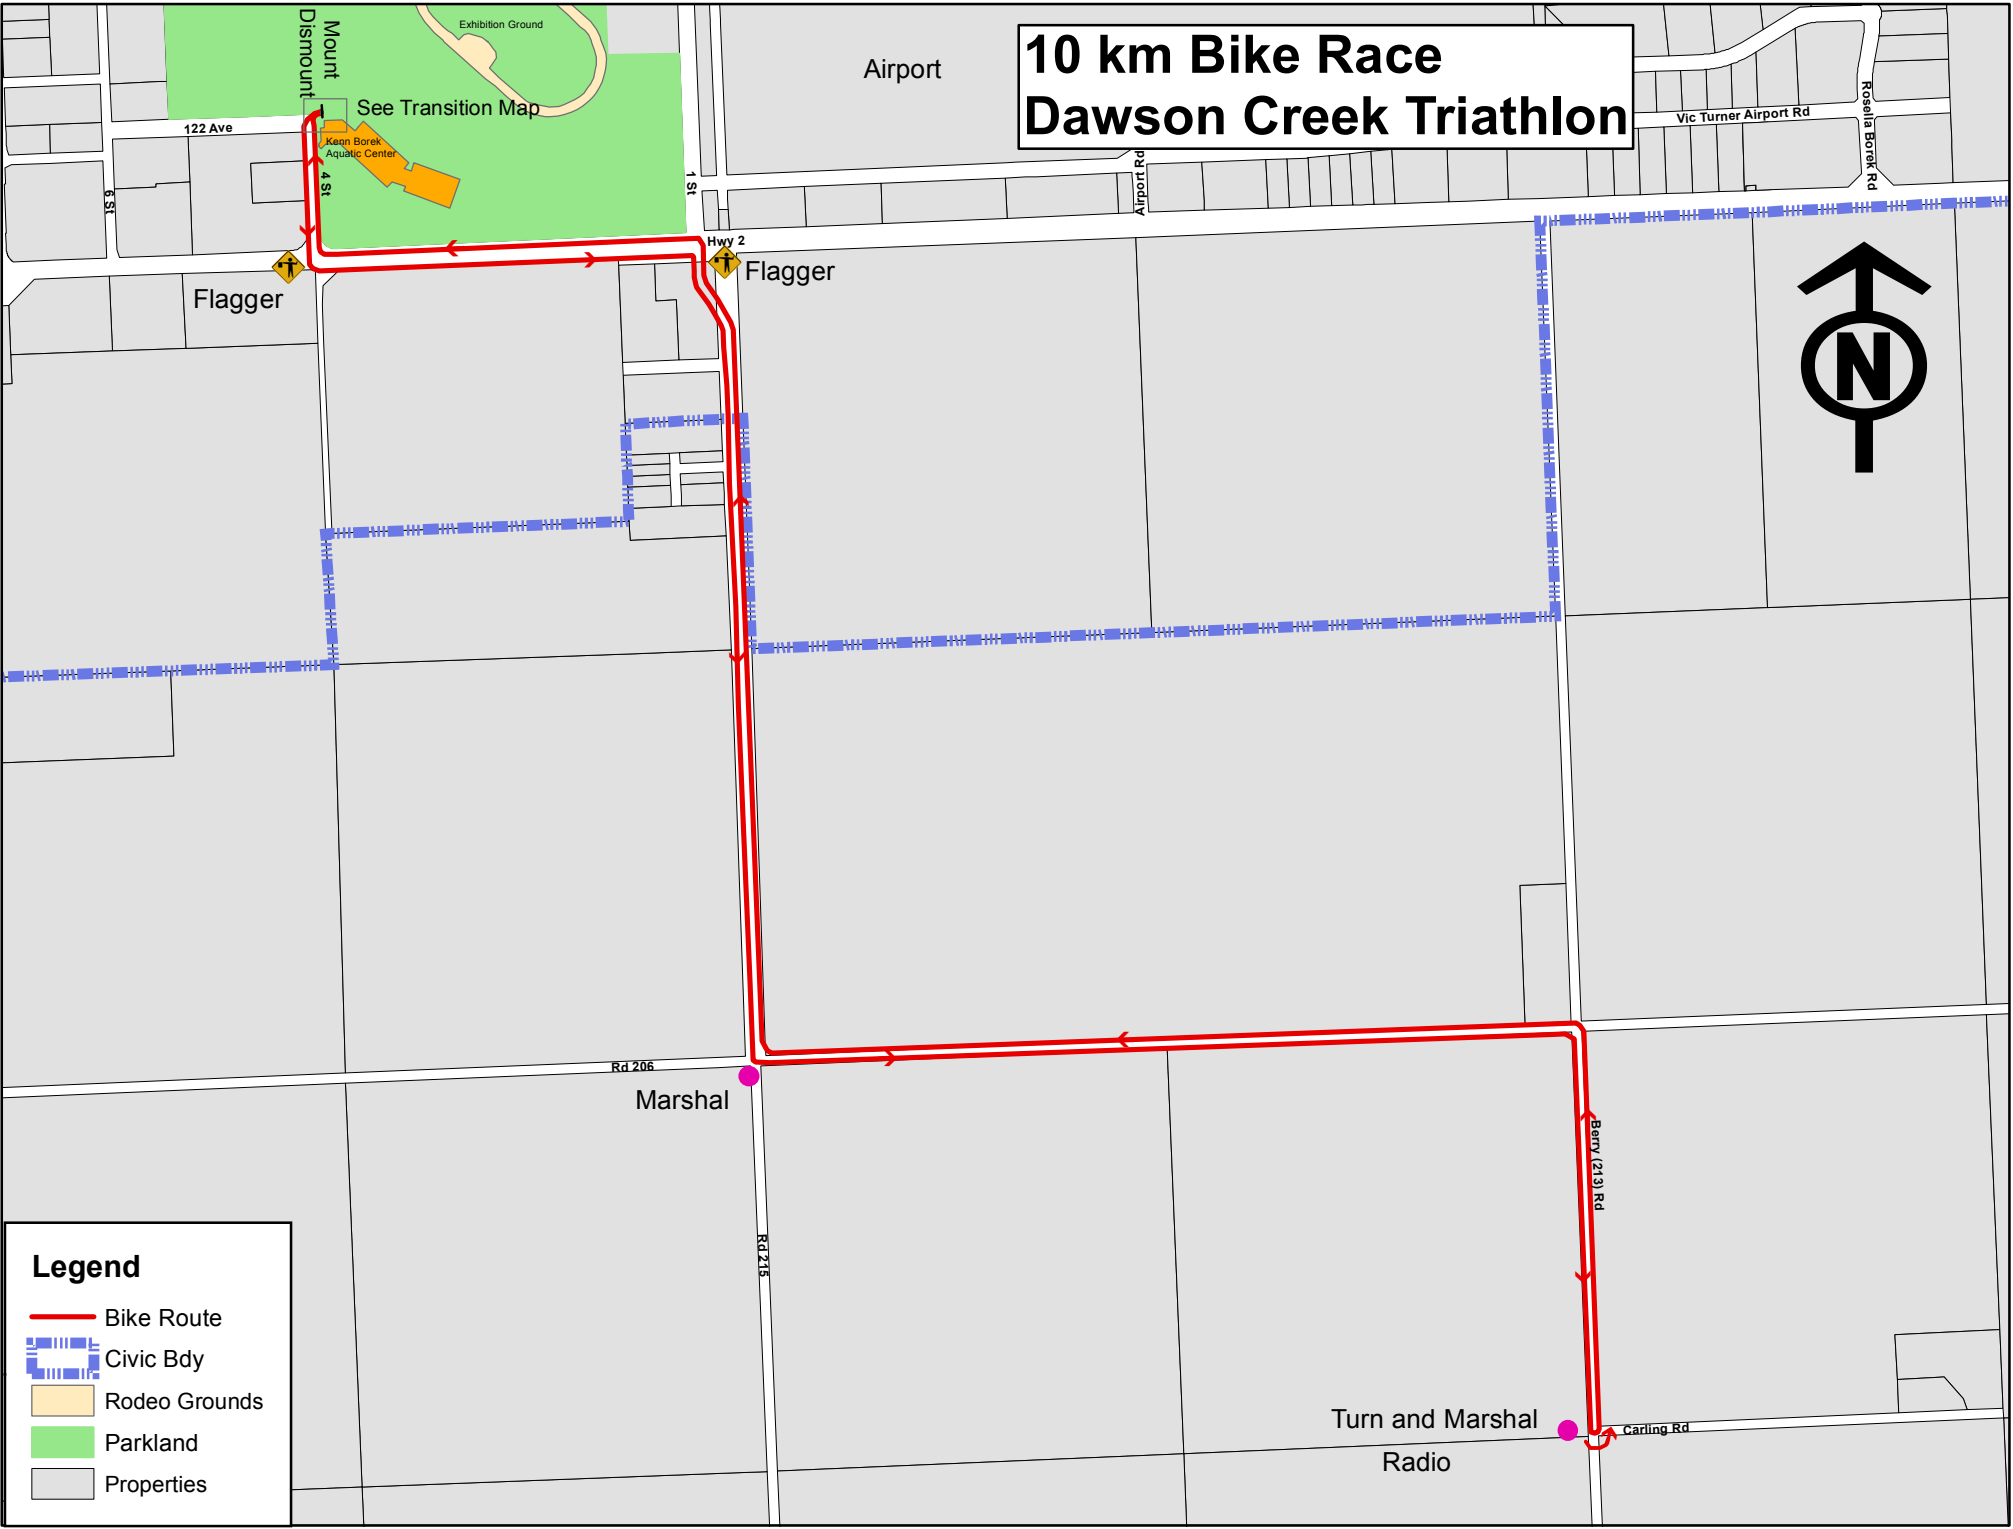

# 10 km Bike Race Dawson Creek Triathlon

**Legend**

- Bike Route
- Civic Bdy
- Rodeo Grounds
- Parkland
- Properties