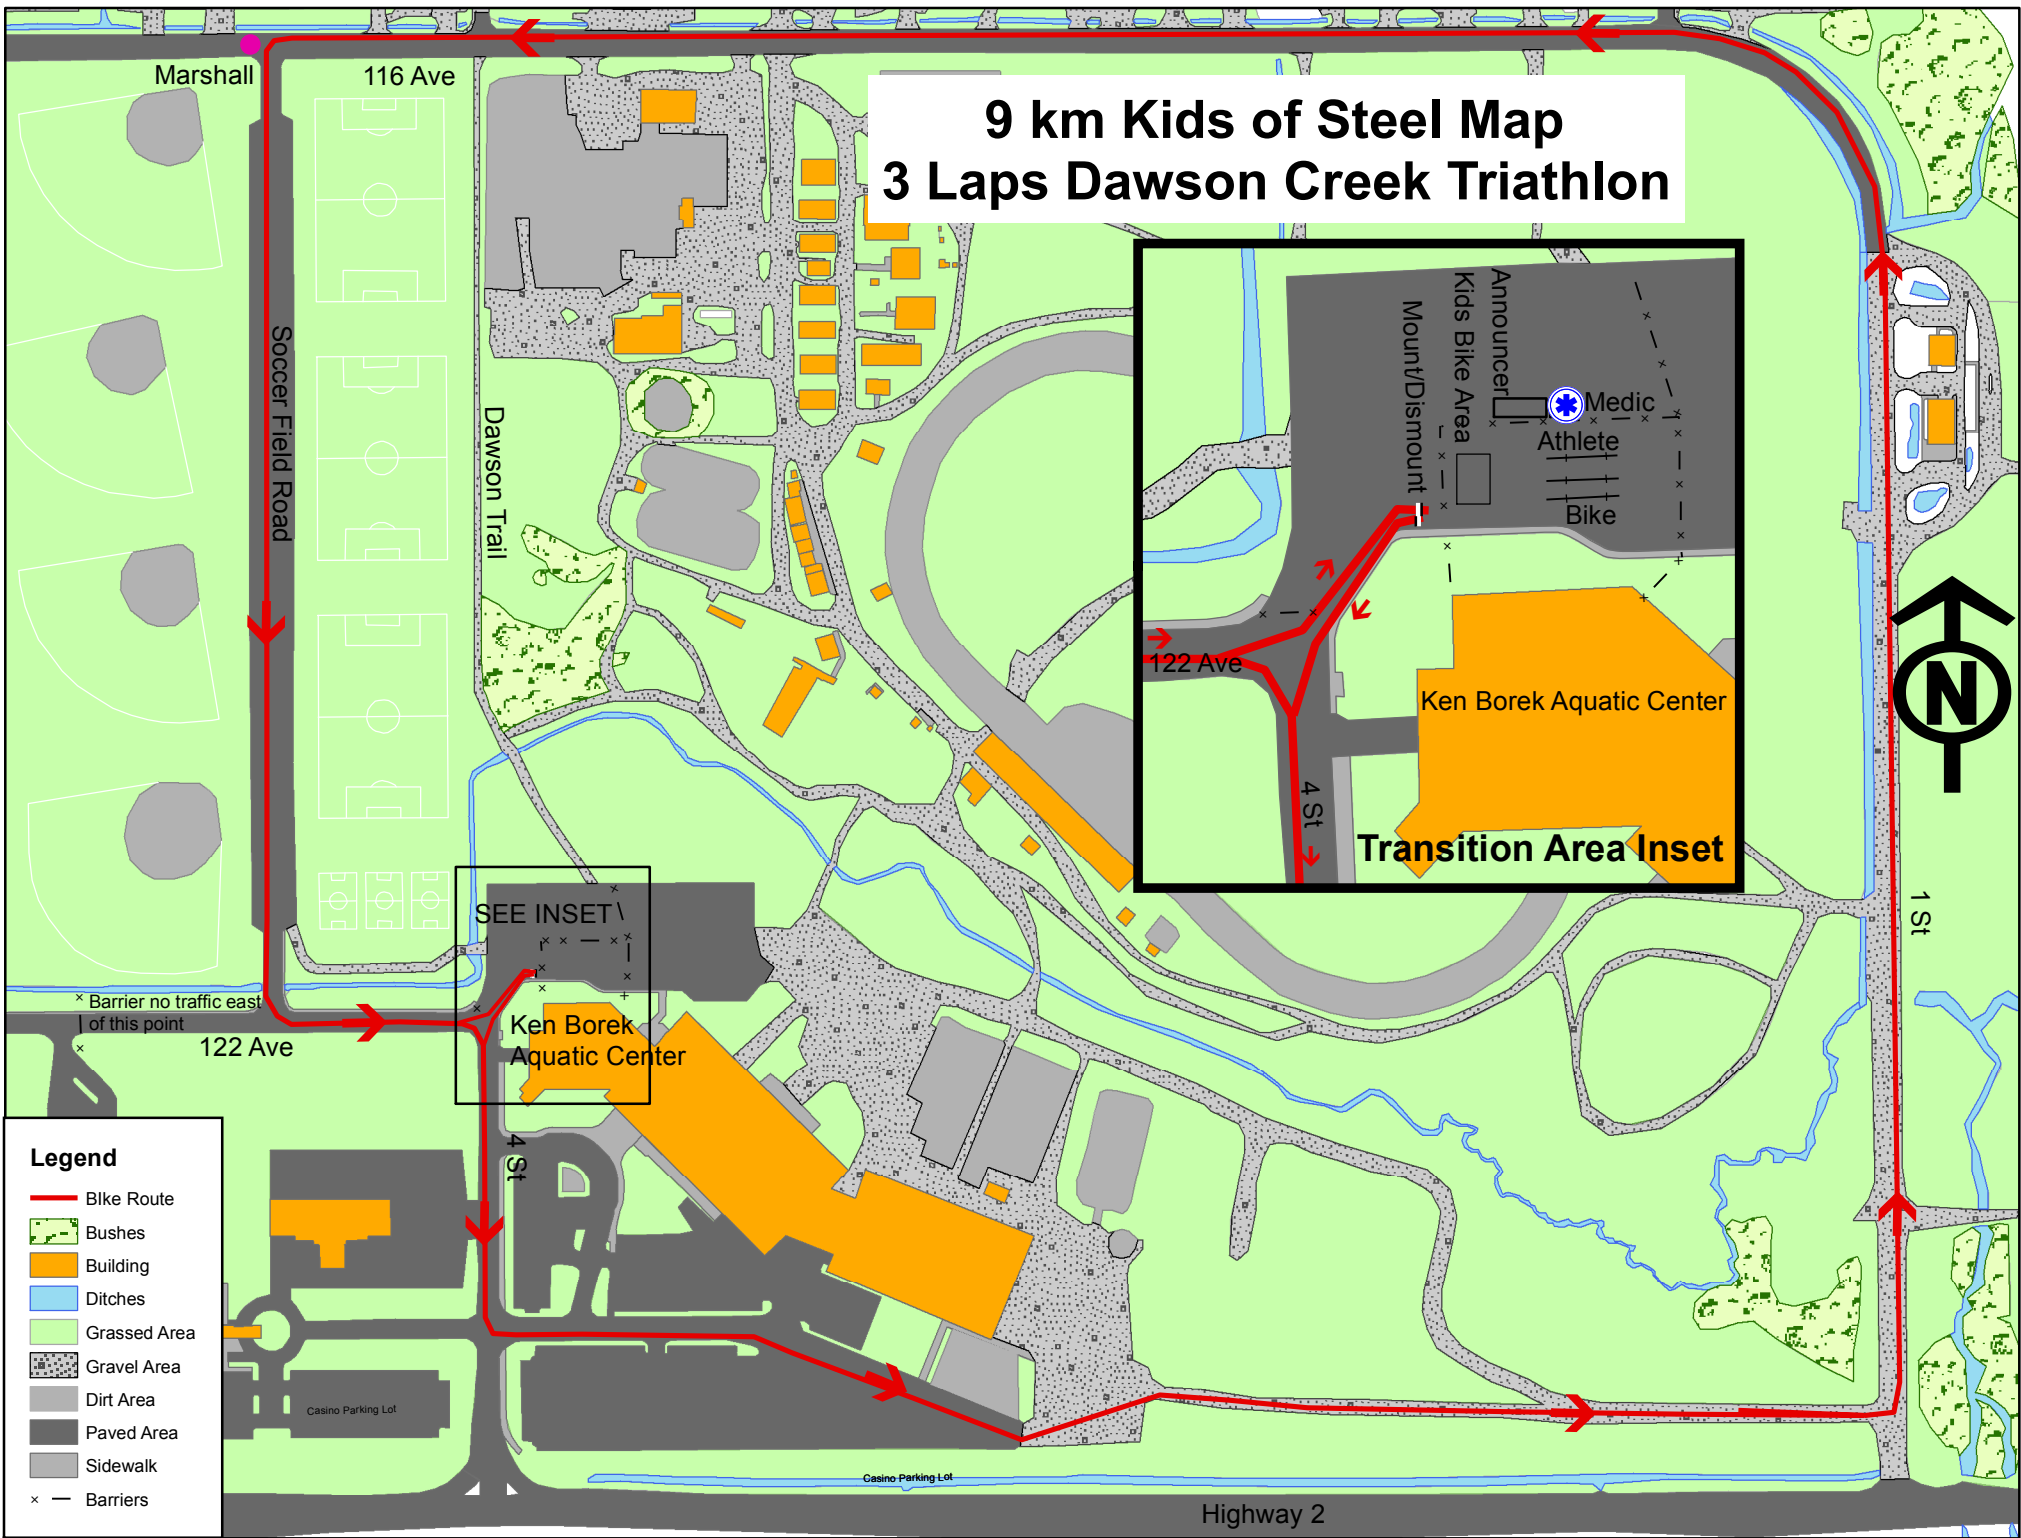

9 km Kids of Steel Map 3 Laps Dawson Creek Triathlon

SEE INSET

- Legend**
- Bike Route
 - Bushes
 - Building
 - Ditches
 - Grassed Area
 - Gravel Area
 - Dirt Area
 - Paved Area
 - Sidewalk
 - x — Barriers

Transition Area Inset

Announcer

Kids Bike Area

Mount/Dismount

Medic

Athlete

Bike

Ken Borek Aquatic Center

Soccer Field Road

116 Ave

Dawson Trail

Marshall

122 Ave

4 St

1 St

Highway 2

Casino Parking Lot

Casino Parking Lot

Barrier no traffic east of this point