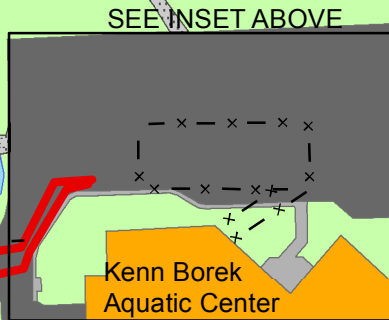

# 1.5 km and 2.5 km KOS Bike Race Parking Lot Course Dawson Creek Triathlon

**1 Laps = 1.5 km Bike Race**  
**2 Laps = 2.5 km Bike Race**

## Legend

-  Bike Route
-  Bushes
-  Building
-  Ditches
-  Grassed Area
-  Gravel Area
-  Dirt Area
-  Paved Area
-  Sidewalk
-  Barriers  
or XXX