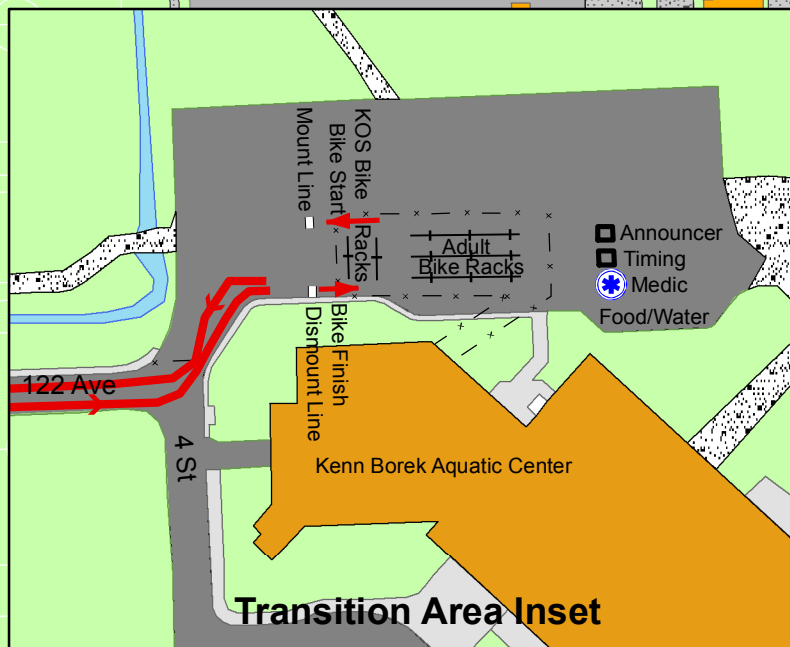

# 1.5 km and 2.5 km KOS Bike Race Parking Lot Course Dawson Creek Triathlon

**1 Laps = 1.5 km Bike Race**  
**2 Laps = 2.5 km Bike Race**

## Legend

-  Bike Route
-  Bushes
-  Building
-  Ditches
-  Grassed Area
-  Gravel Area
-  Dirt Area
-  Paved Area
-  Sidewalk
-  Barriers  
or XXX