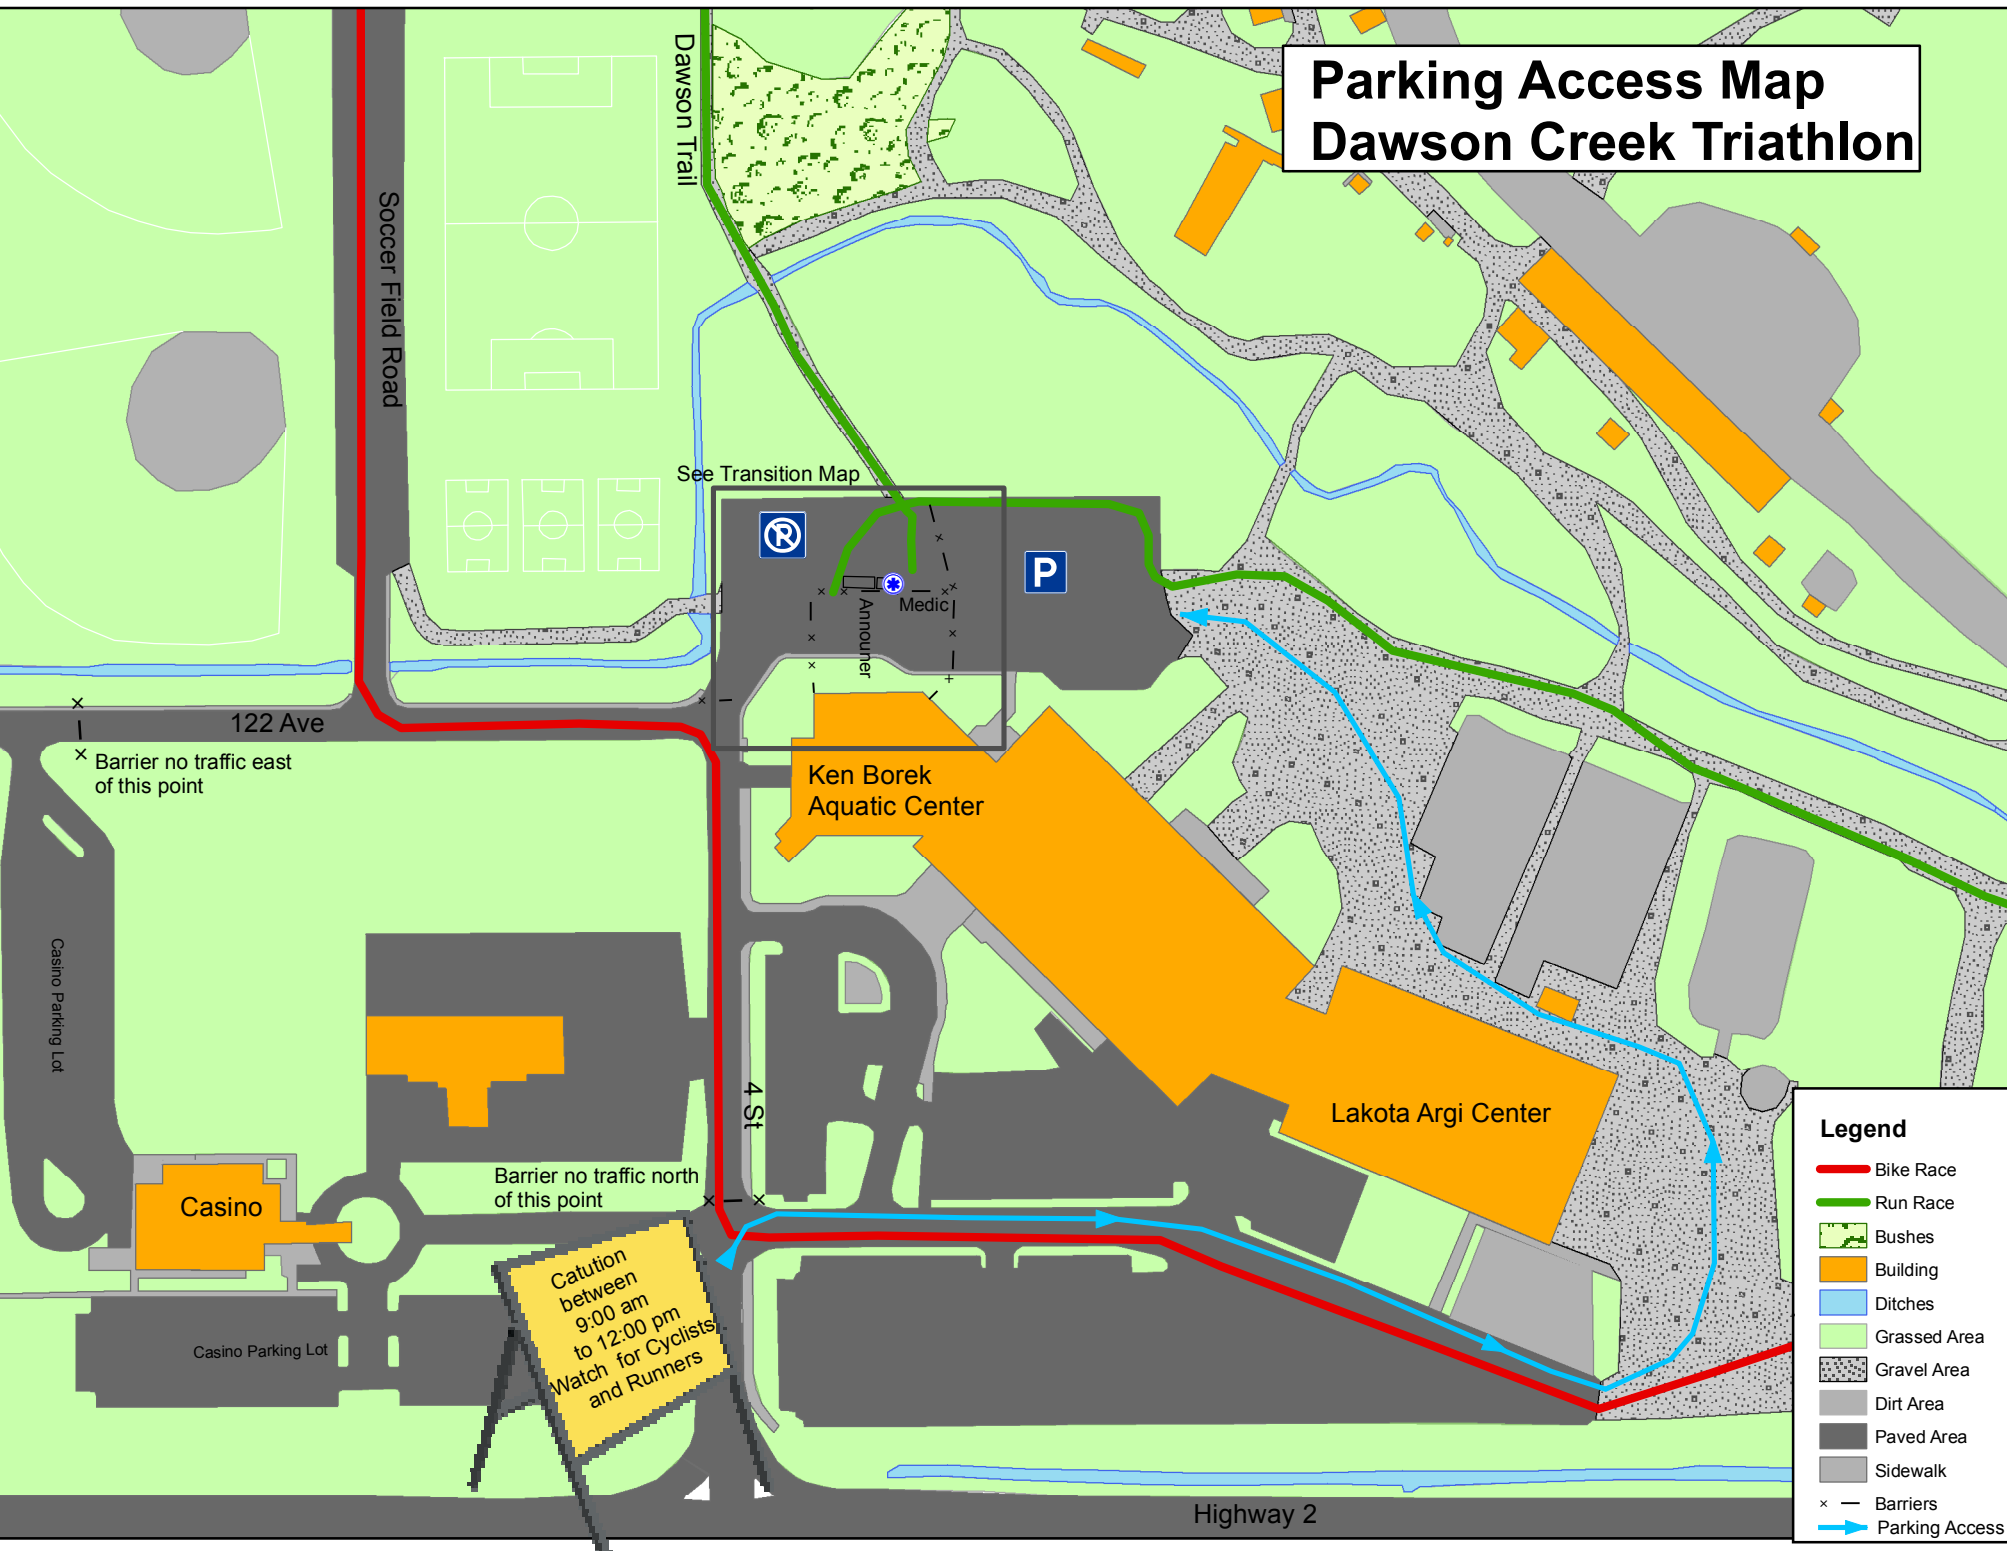

Parking Access Map Dawson Creek Triathlon

- Legend**
- Bike Race
 - Run Race
 - Bushes
 - Building
 - Ditches
 - Grassed Area
 - Gravel Area
 - Dirt Area
 - Paved Area
 - Sidewalk
 - x — Barriers
 - Parking Access

Caution
 between
 9:00 am
 to 12:00 pm
 Watch for Cyclists
 and Runners

See Transition Map
 P
 Announcer
 Medic
 P

x
Barrier no traffic east
of this point

x
Barrier no traffic north
of this point

Highway 2

Casino

Ken Borek
Aquatic Center

Lakota Argi Center

Soccer Field Road

Dawson Trail

122 Ave

4 St

Casino Parking Lot

Casino Parking Lot