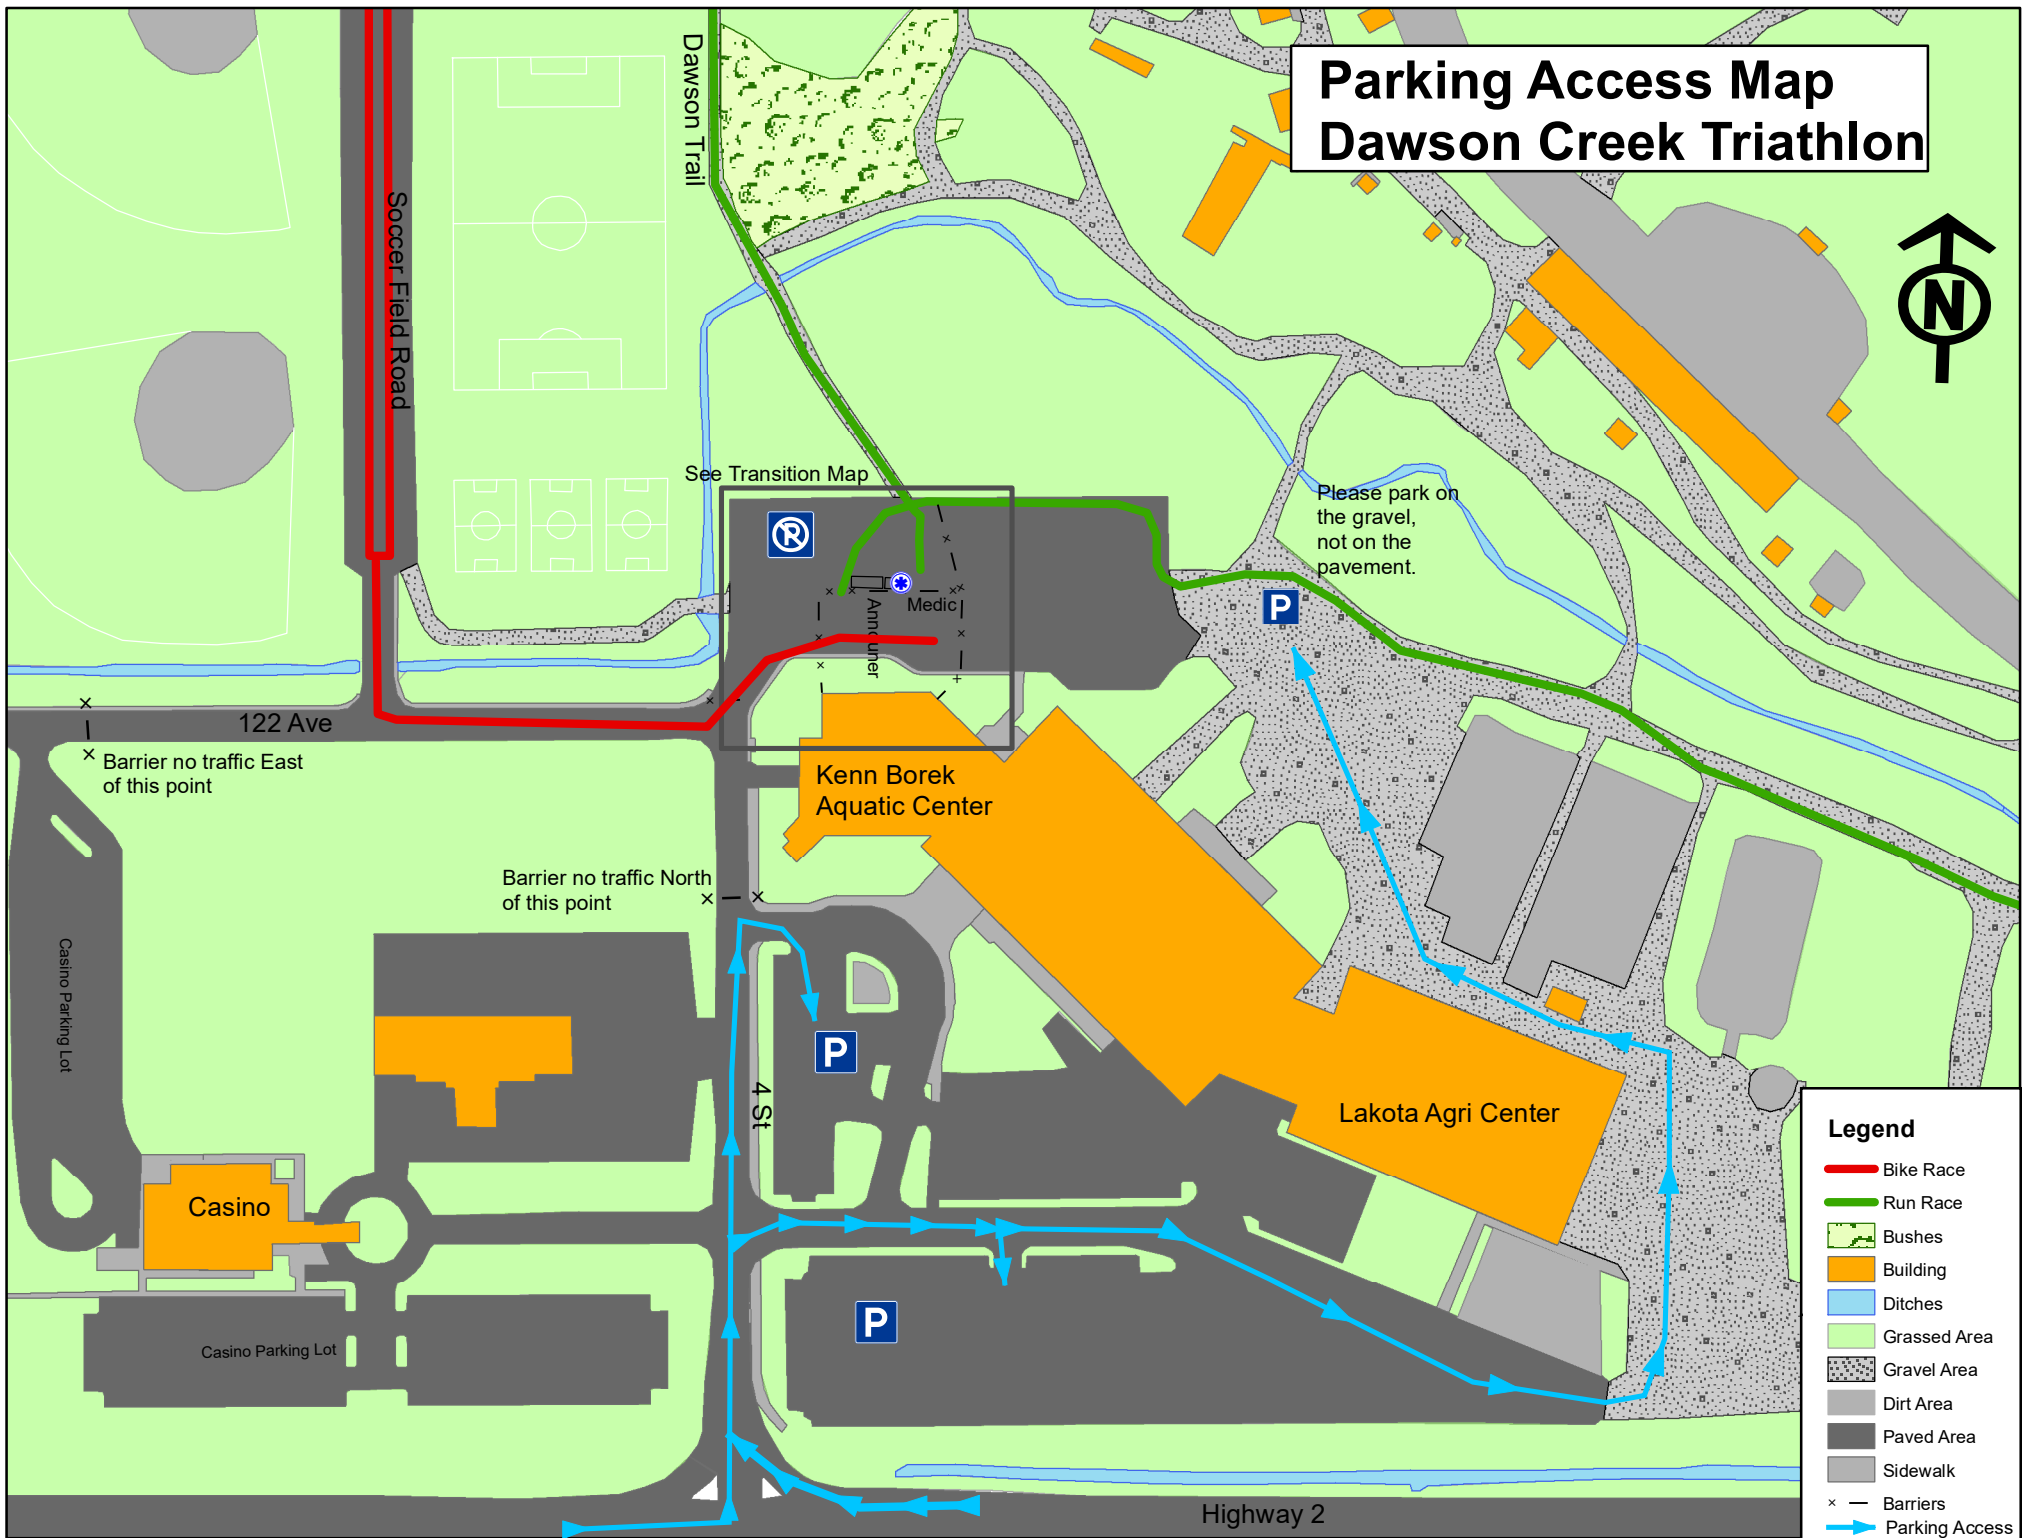

Parking Access Map Dawson Creek Triathlon

Legend

- Bike Race
- Run Race
- Bushes
- Building
- Ditches
- Grassed Area
- Gravel Area
- Dirt Area
- Paved Area
- Sidewalk
- Barriers
- Parking Access