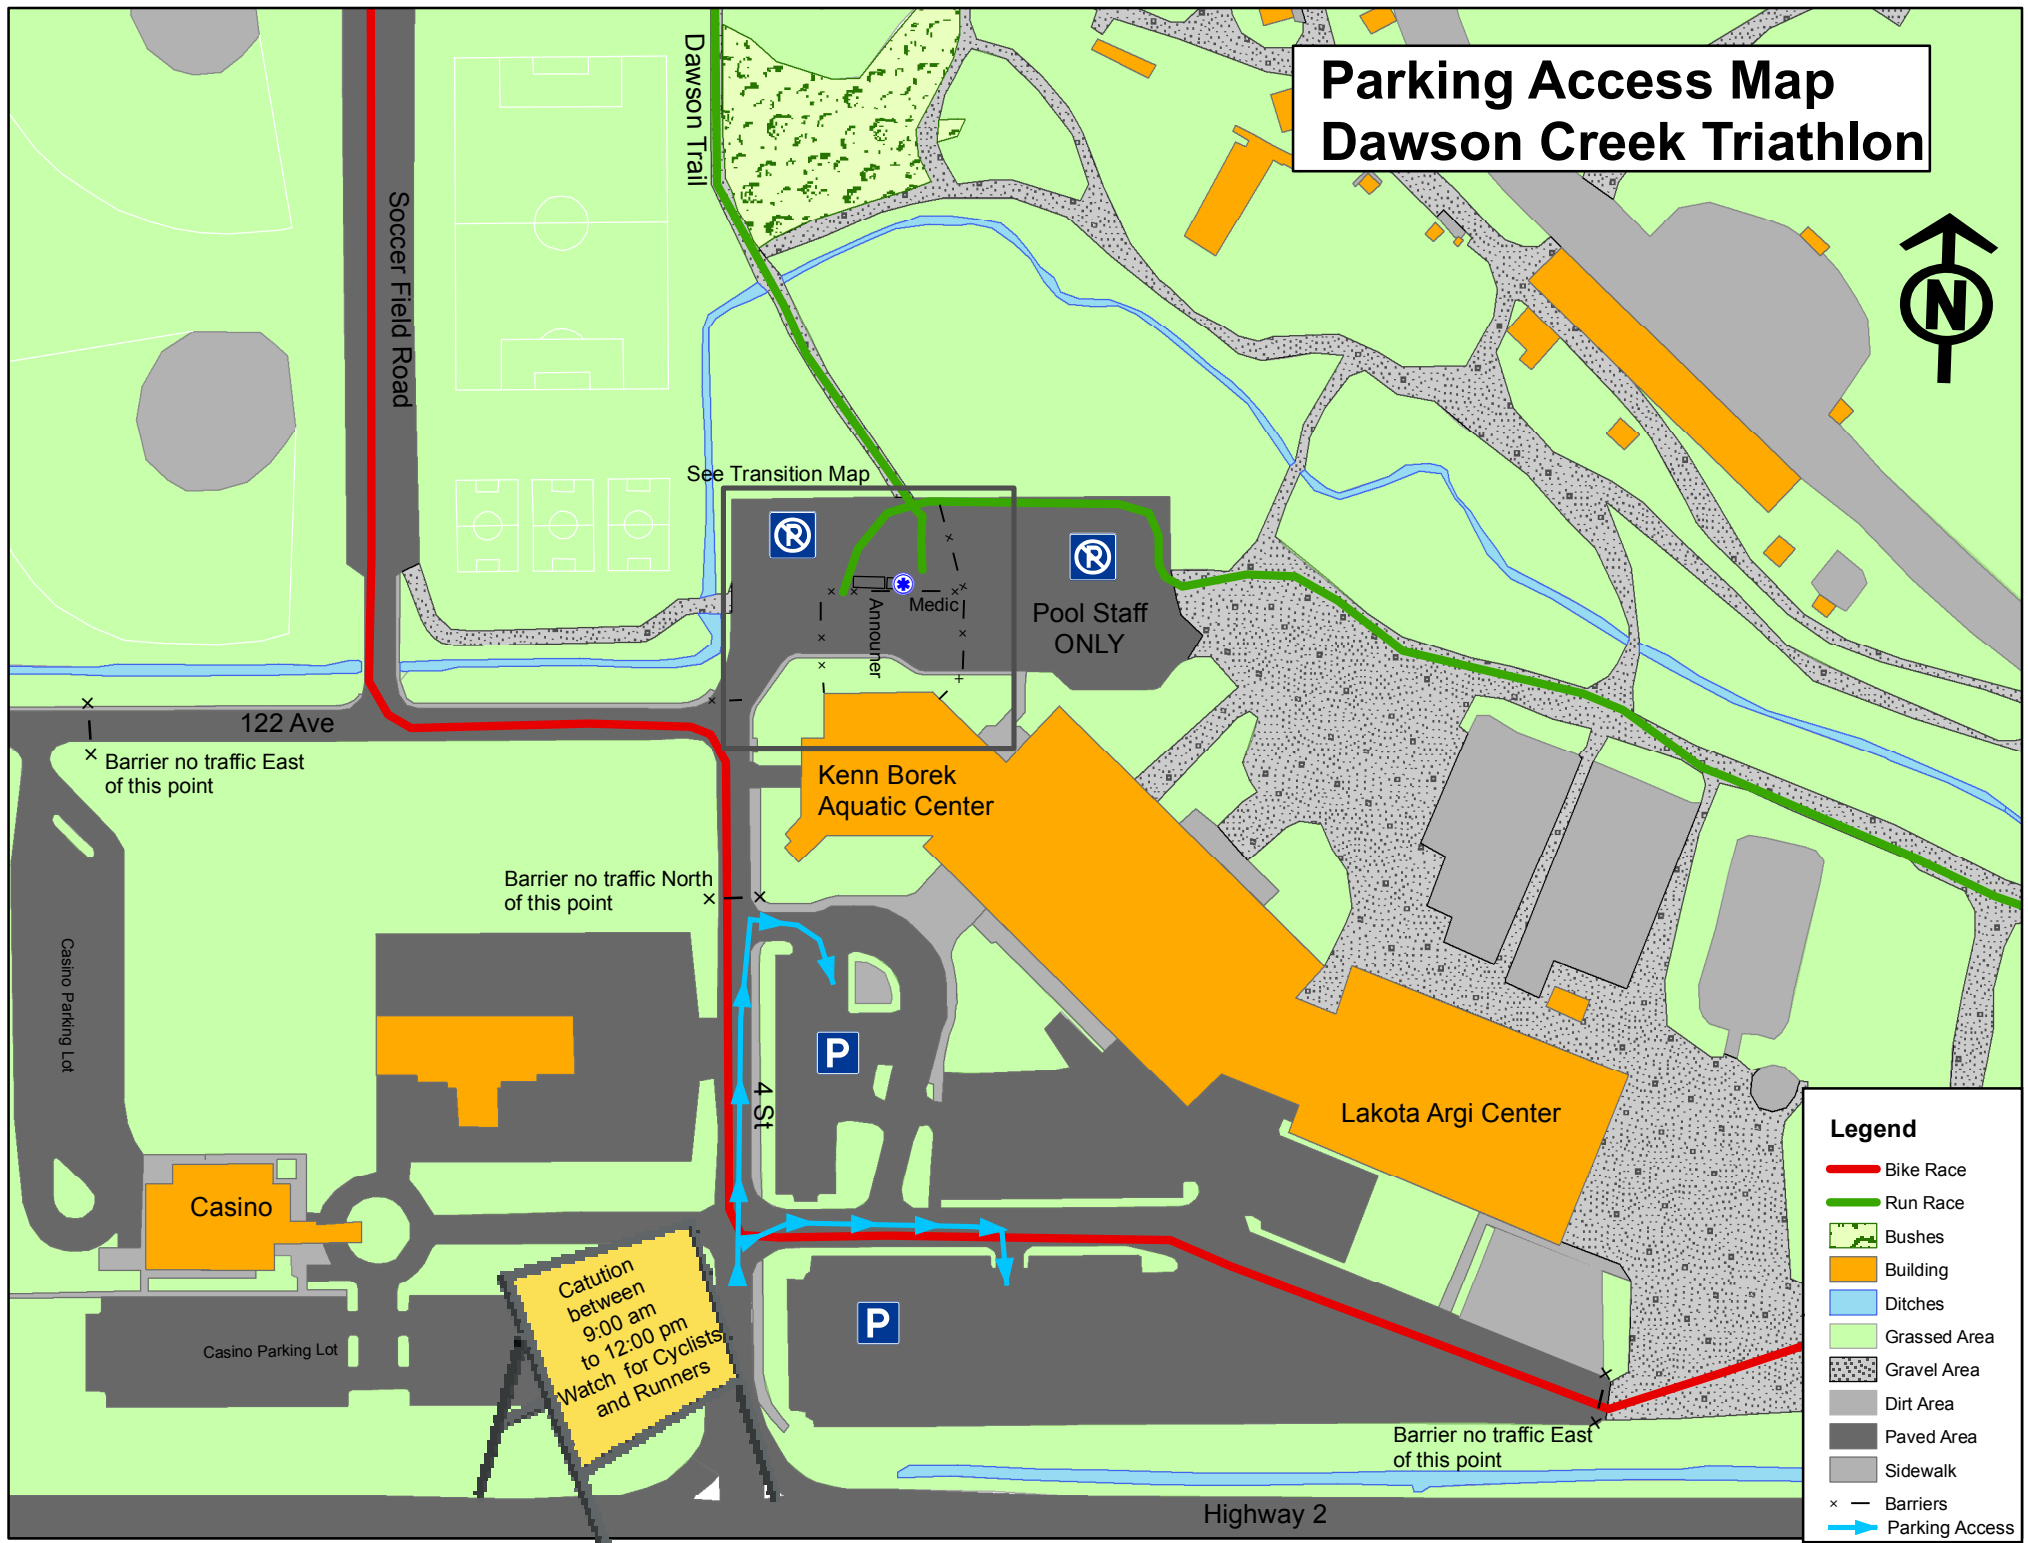

# Parking Access Map Dawson Creek Triathlon

**Legend**

- Bike Race
- Run Race
- Bushes
- Building
- Ditches
- Grassed Area
- Gravel Area
- Dirt Area
- Paved Area
- Sidewalk
- Barriers
- Parking Access

Caution  
 between  
 9:00 am  
 to 12:00 pm  
 Watch for Cyclists  
 and Runners

See Transition Map

Pool Staff  
ONLY

Kenn Borek  
Aquatic Center

Lakota Argi Center

Casino

Highway 2

122 Ave

4 St

Soccer Field Road

Dawson Trail

Barrier no traffic East  
of this point

Barrier no traffic North  
of this point

Barrier no traffic East  
of this point

P

P

P

P

Medic

Announcer

Casino Parking Lot

Casino Parking Lot